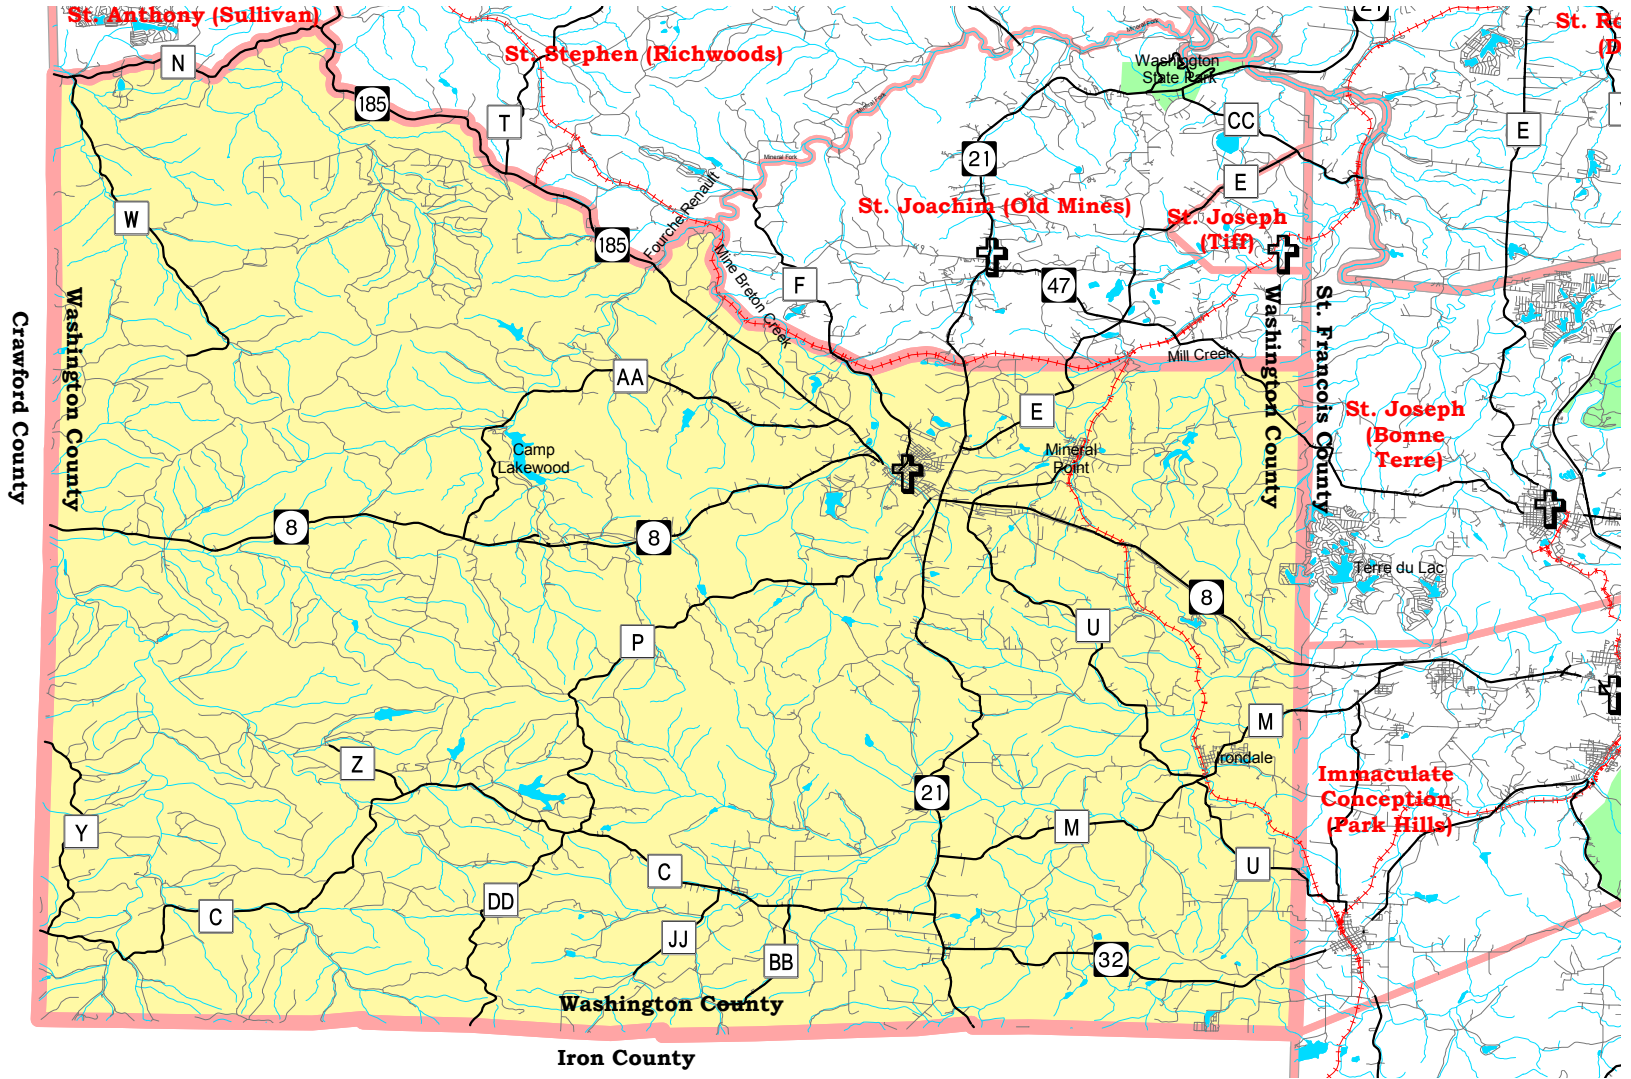

St. James - Potosi Parish Map

- | | | | | | |
|---|---------------------------------|---|------------------------------------|---|------------------------------------|
|  | Parish Boundaries |  | Parks & Golf Courses |  | Territorial Parish Church |
|  | County Boundaries |  | Schools |  | Personal Parish Church |
|  | Small Rivers, Creeks, & Streams |  | Government, Industrial, Commercial |  | Mission, Chapel, Oratory or Shrine |
|  | Railroad Tracks | | | | |